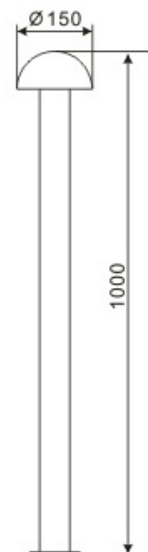

LED Exterior Lighting – LR-E00019

Model No.	LR-E00019
LED Type	CREE XP
LED Q'TY.	3
Beam Angle	60°
Minimum luminous flux(lm)	480
Voltage	120V
LED Watt	9W
Environmental Temperature	- 20~60°C
Environmental Humidity	0%-95%
Safety Class	I
Safety Type	IP44
Material	Aluminium
Driver	Included